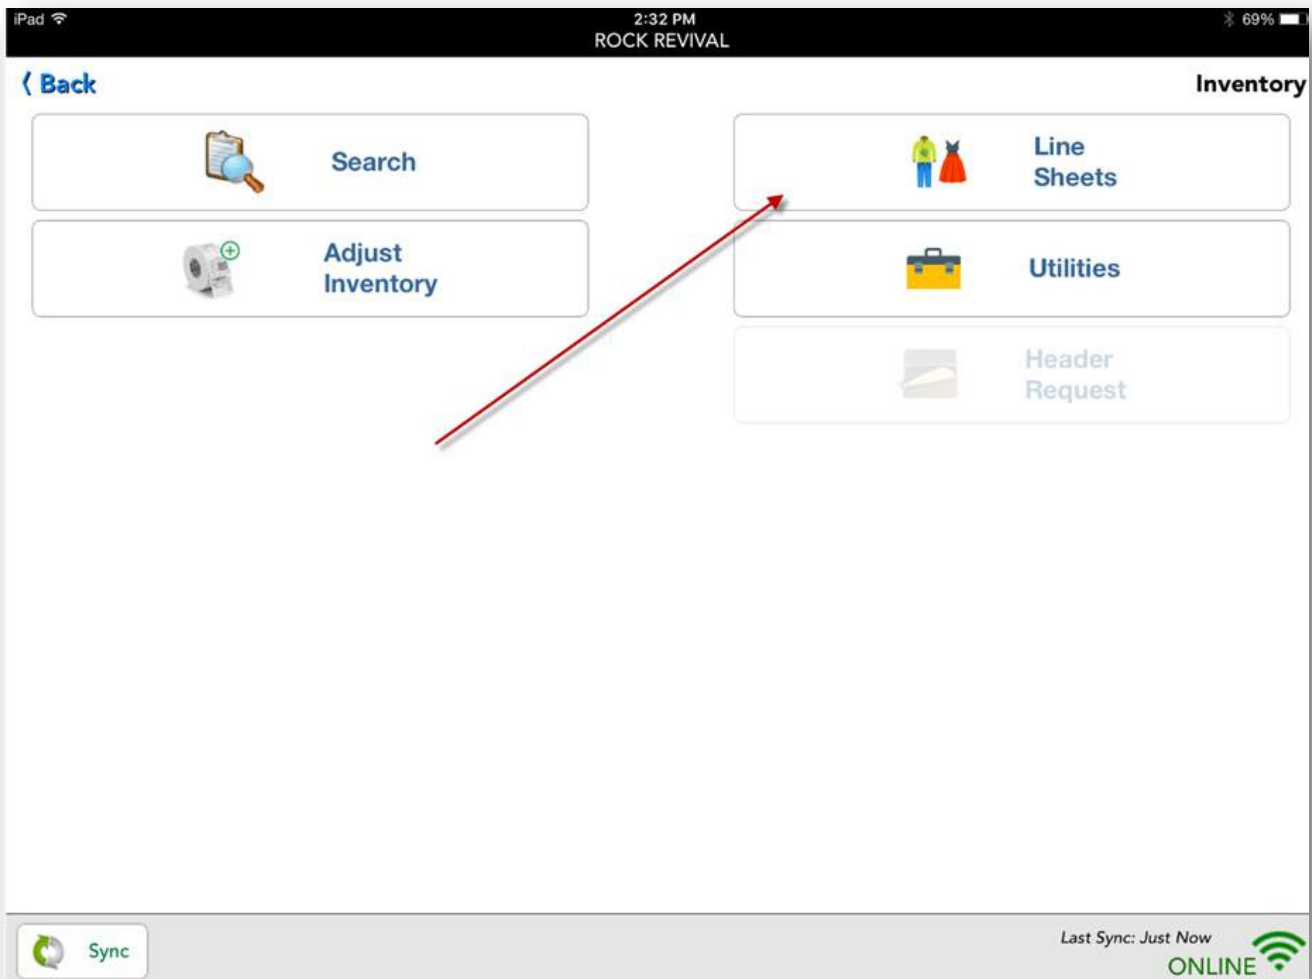

NEW MOD2 APP LINE SHEET FEATURES

We are pleased to inform you of three New Mod2 App Line Sheet Features:

1. View Inventory by Line Sheets

2. Look Up by Available On View

Back Line Sheets

Line Sheet Available On **Delivery Date: Immediate** Look Up by Linesheet or Avail On